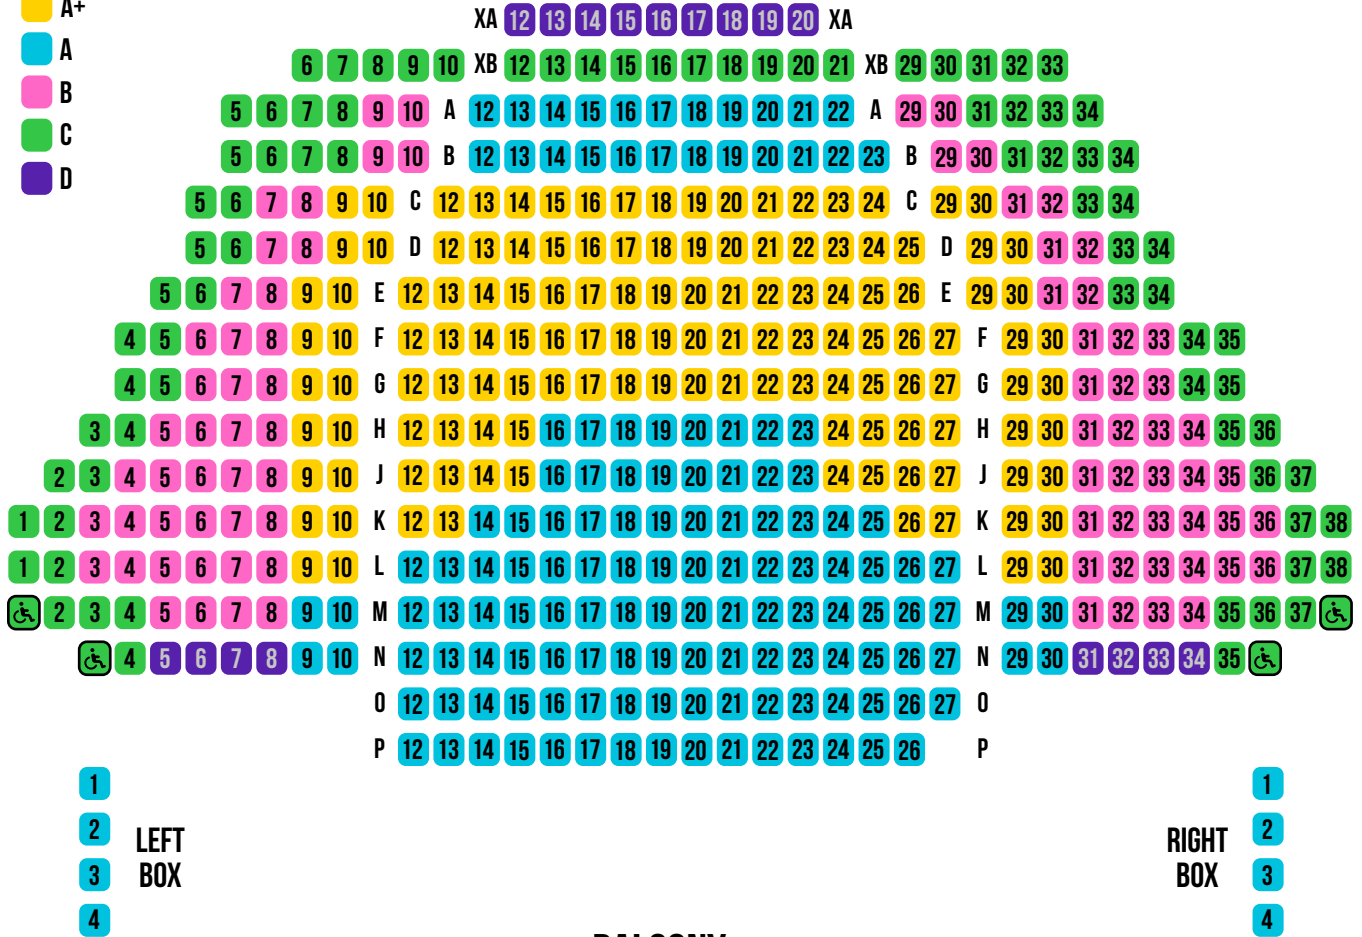

# STAGE

## ORCHESTRA

### SEATING ZONES

- A+
- A
- B
- C
- D